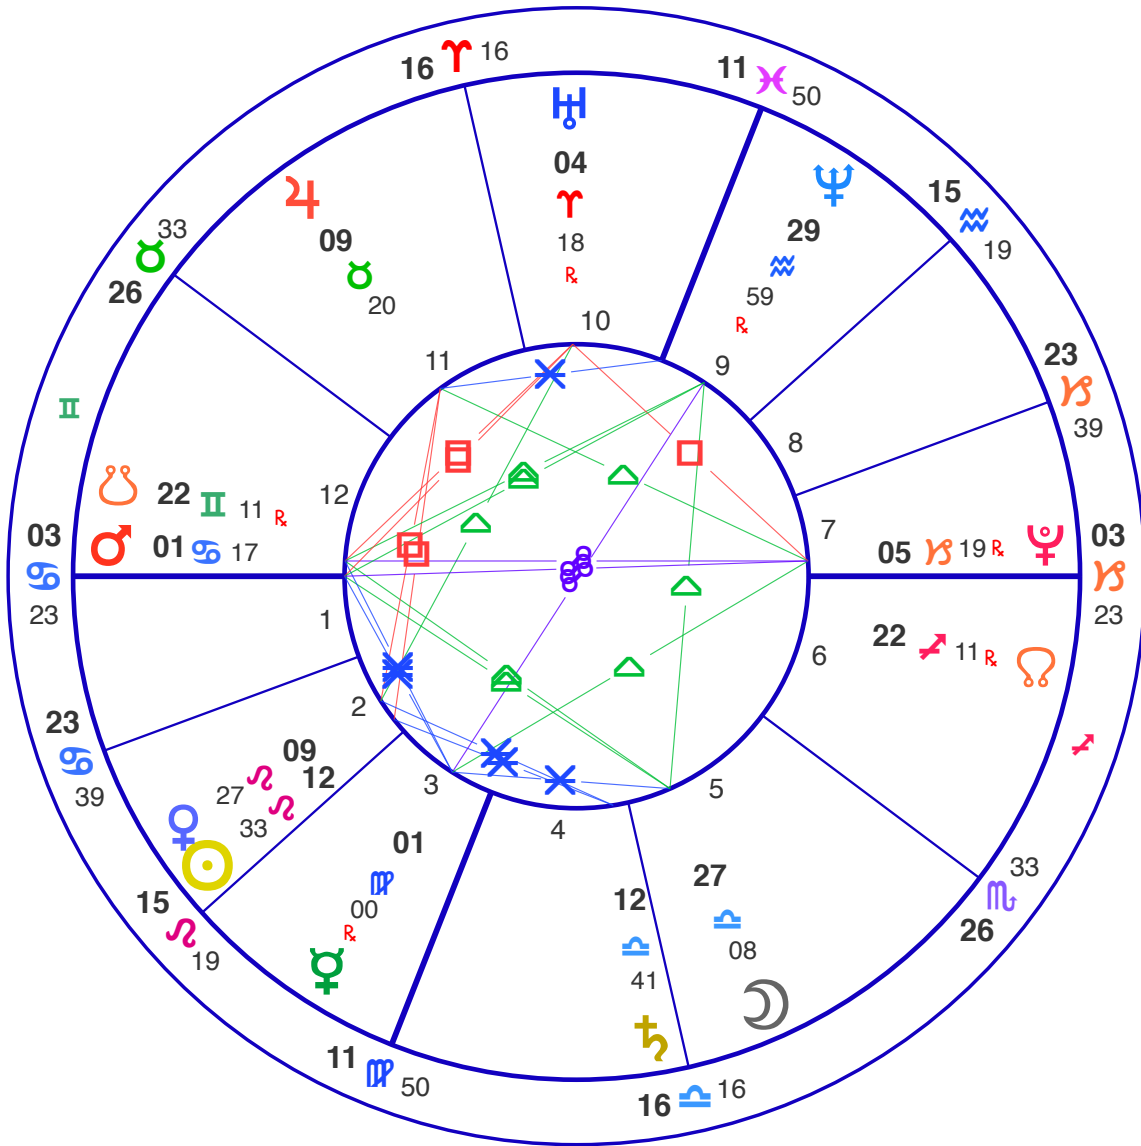

Solar Return Interpretation

An Astrological Profile for: Barack Obama

Barack Obama

Solar Return

Friday, August 5, 2011

3:07:09 AM EDT

Washington, District of Columbia

38N54 / 77W02

Tropical Placidus True Node